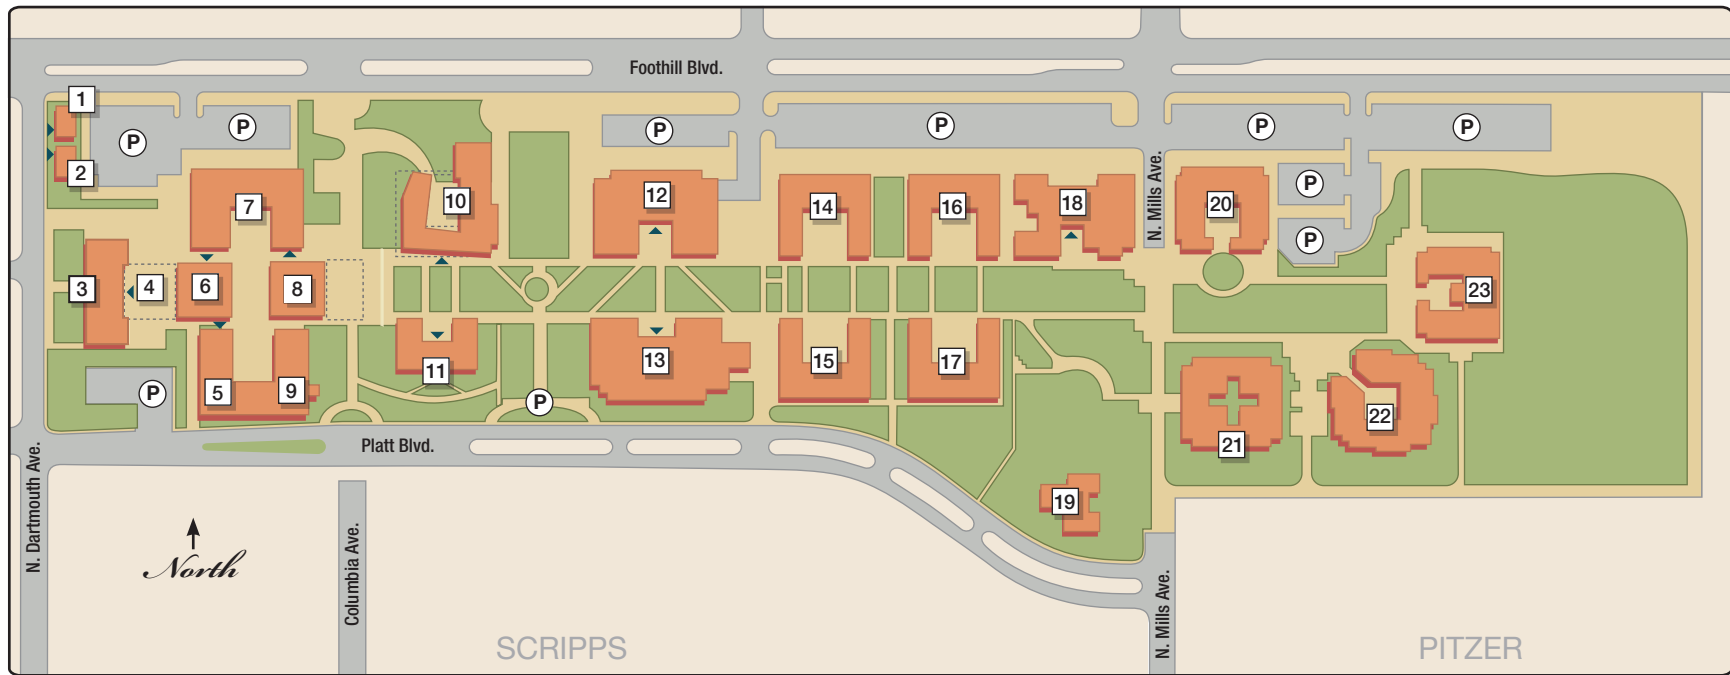

Harvey Mudd College Directory

(P) HMC community parking only. Public parking available on Platt Blvd. and Foothill Blvd.

Academic Buildings

Dartmouth Classroom North	1
Dartmouth Classroom South	2
F.W. Olin Science Center	3
Beckman Hall (basement level)	4
W.M. Keck Laboratories	5
Norman F. Sprague Center	6
Parsons Engineering Building	7
Galileo Hall (basement level)	8
Jacobs Science Center	9
Teaching and Learning Building	10

Campus Support Buildings

Kingston Hall	11
Joseph B. Platt Campus Center	12
Hoch-Shanahan Dining Commons	13
Ronald and Maxine Linde Activities Center	18
Garrett House (private)	19

Residence Halls

South Hall/Marks Residence Hall	14
West Hall	15
North Hall	16
East Hall/Mildred E. Mudd Hall	17
Frederick and Susan Sontag Residence Hall	20
J.L. Atwood Residence Hall	21
Case Residence Hall	22
Ronald and Maxine Linde Residence Hall	23